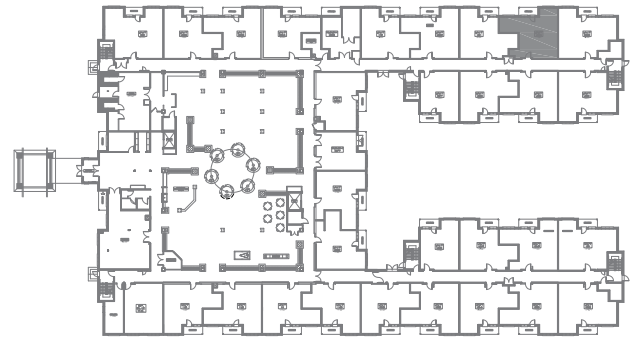

Suite - 122

1 BEDROOM + DEN

762 TOTAL SQFT

suite 716 sqft, patio 46 sqft

GROUND FLOOR PLAN
LOCATION PLAN

TRUSTED BUILDER AND DEVELOPER
OF GLOBAL AWARD WINNING
COMMUNITIES SINCE 1991